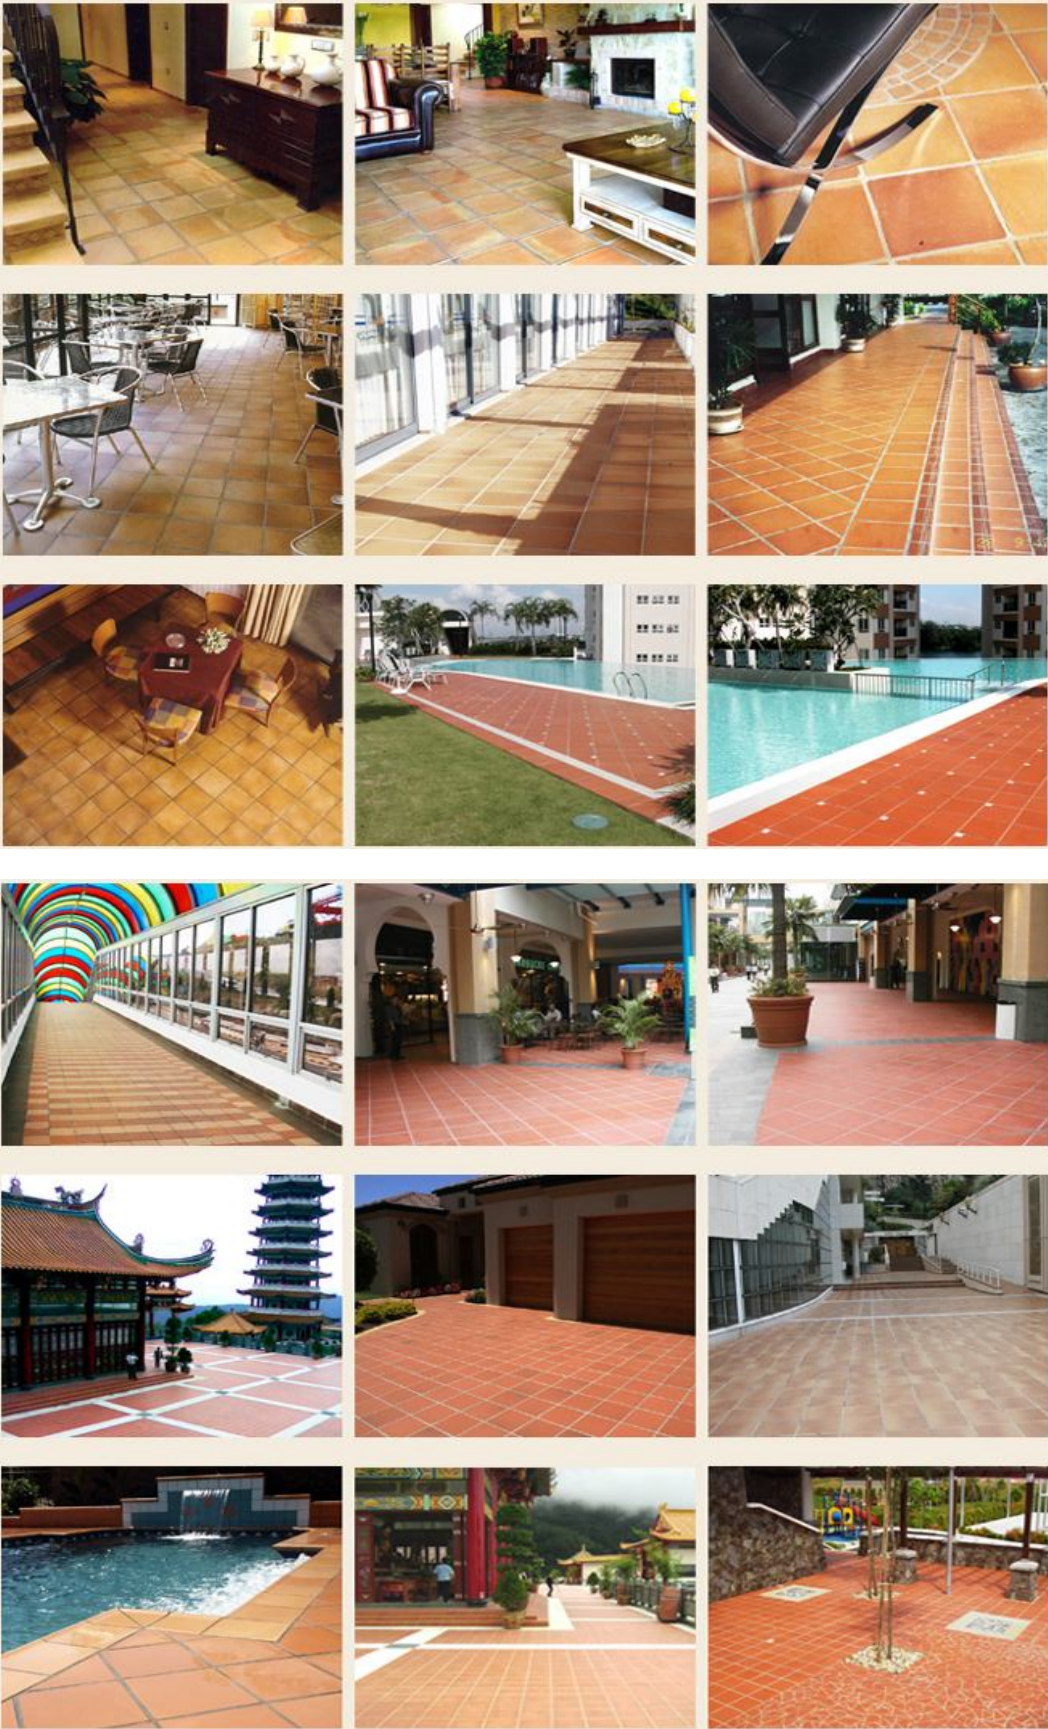

TERRACOTTA TILES

<p>300x600x11mm Light Red</p>	<p>500x500x14mm Light Red</p>
<p>300x300x11mm Cappucino</p>	<p>400x400x14mm Chocolate</p>
<p>200x200x11mm Burgundy</p>	<p>240x60x9mm Light Red</p>
<p>300mm 300mm Chocolate</p>	<p>300mm 300mm Burgundy</p>
<p>STEPNOSE</p>	